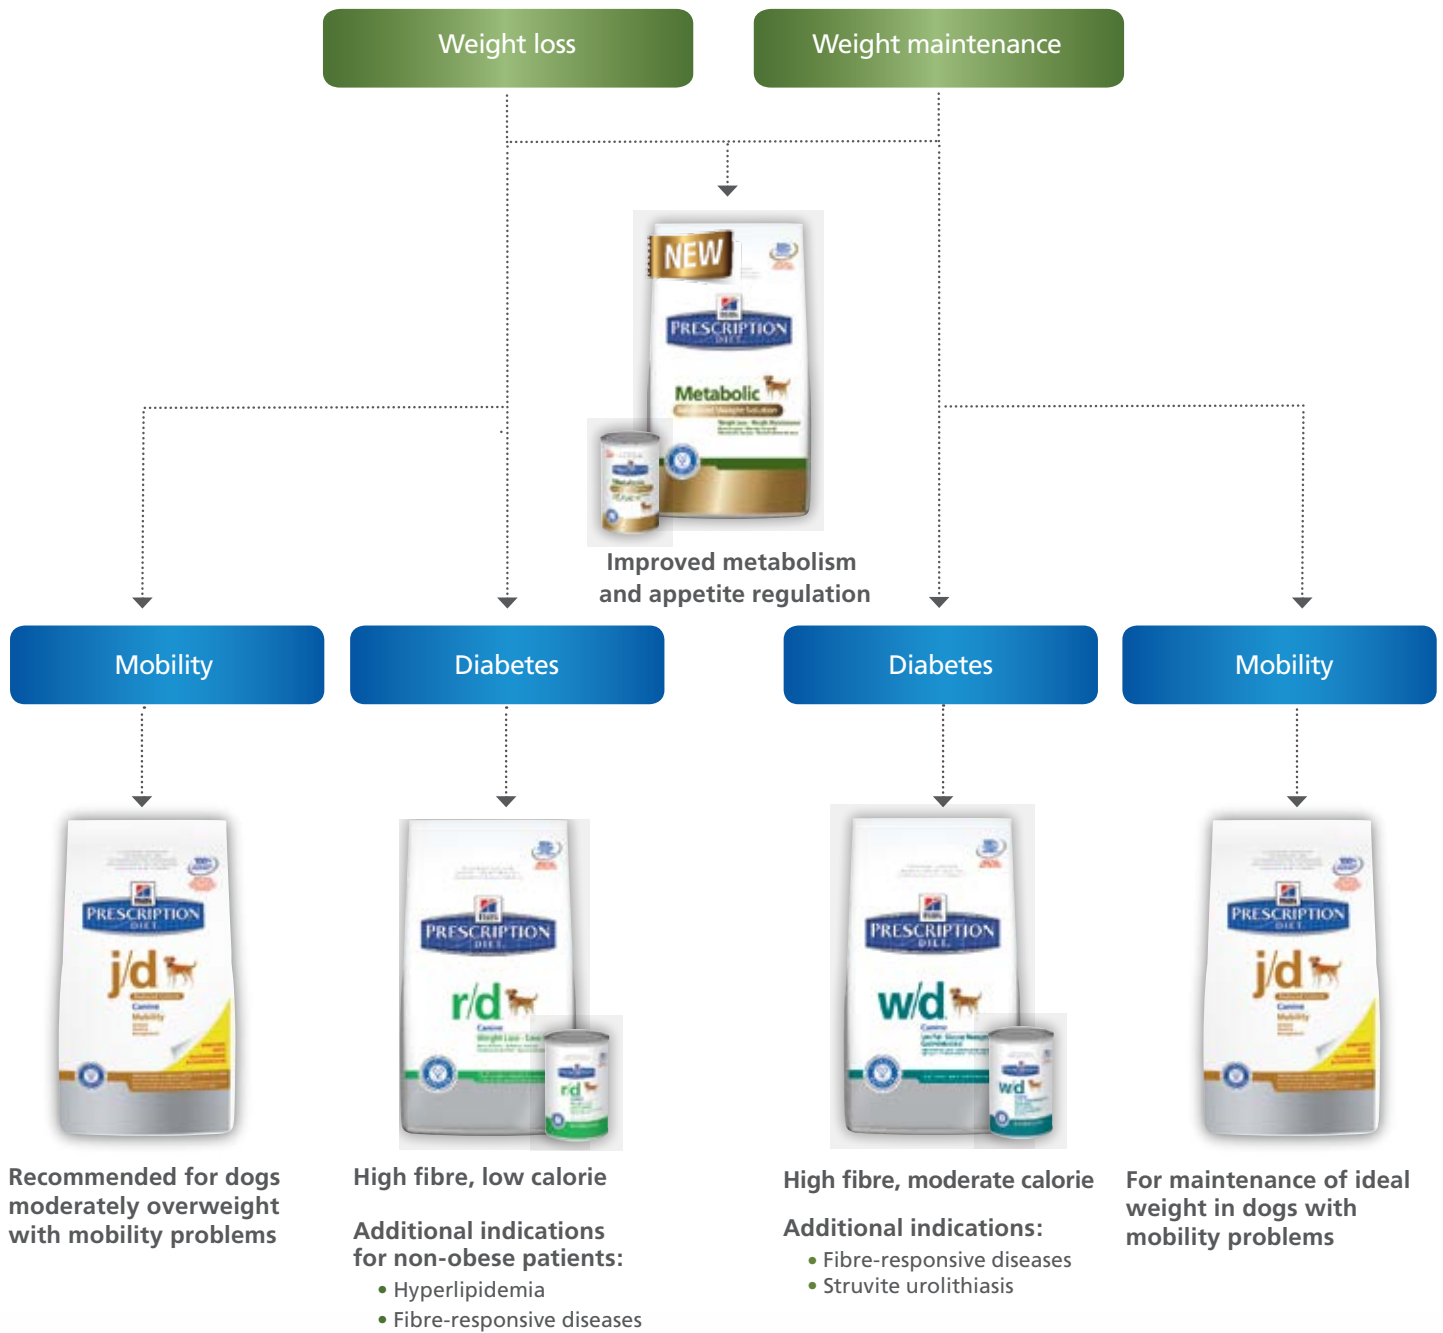

# Hill's Canine Weight Management Feeding Protocol

**RECOMMENDED  
BY VETERINARIANS  
WORLDWIDE**

# Hill's Feline Weight Management Feeding Protocol

**RECOMMENDED  
BY VETERINARIANS  
WORLDWIDE**