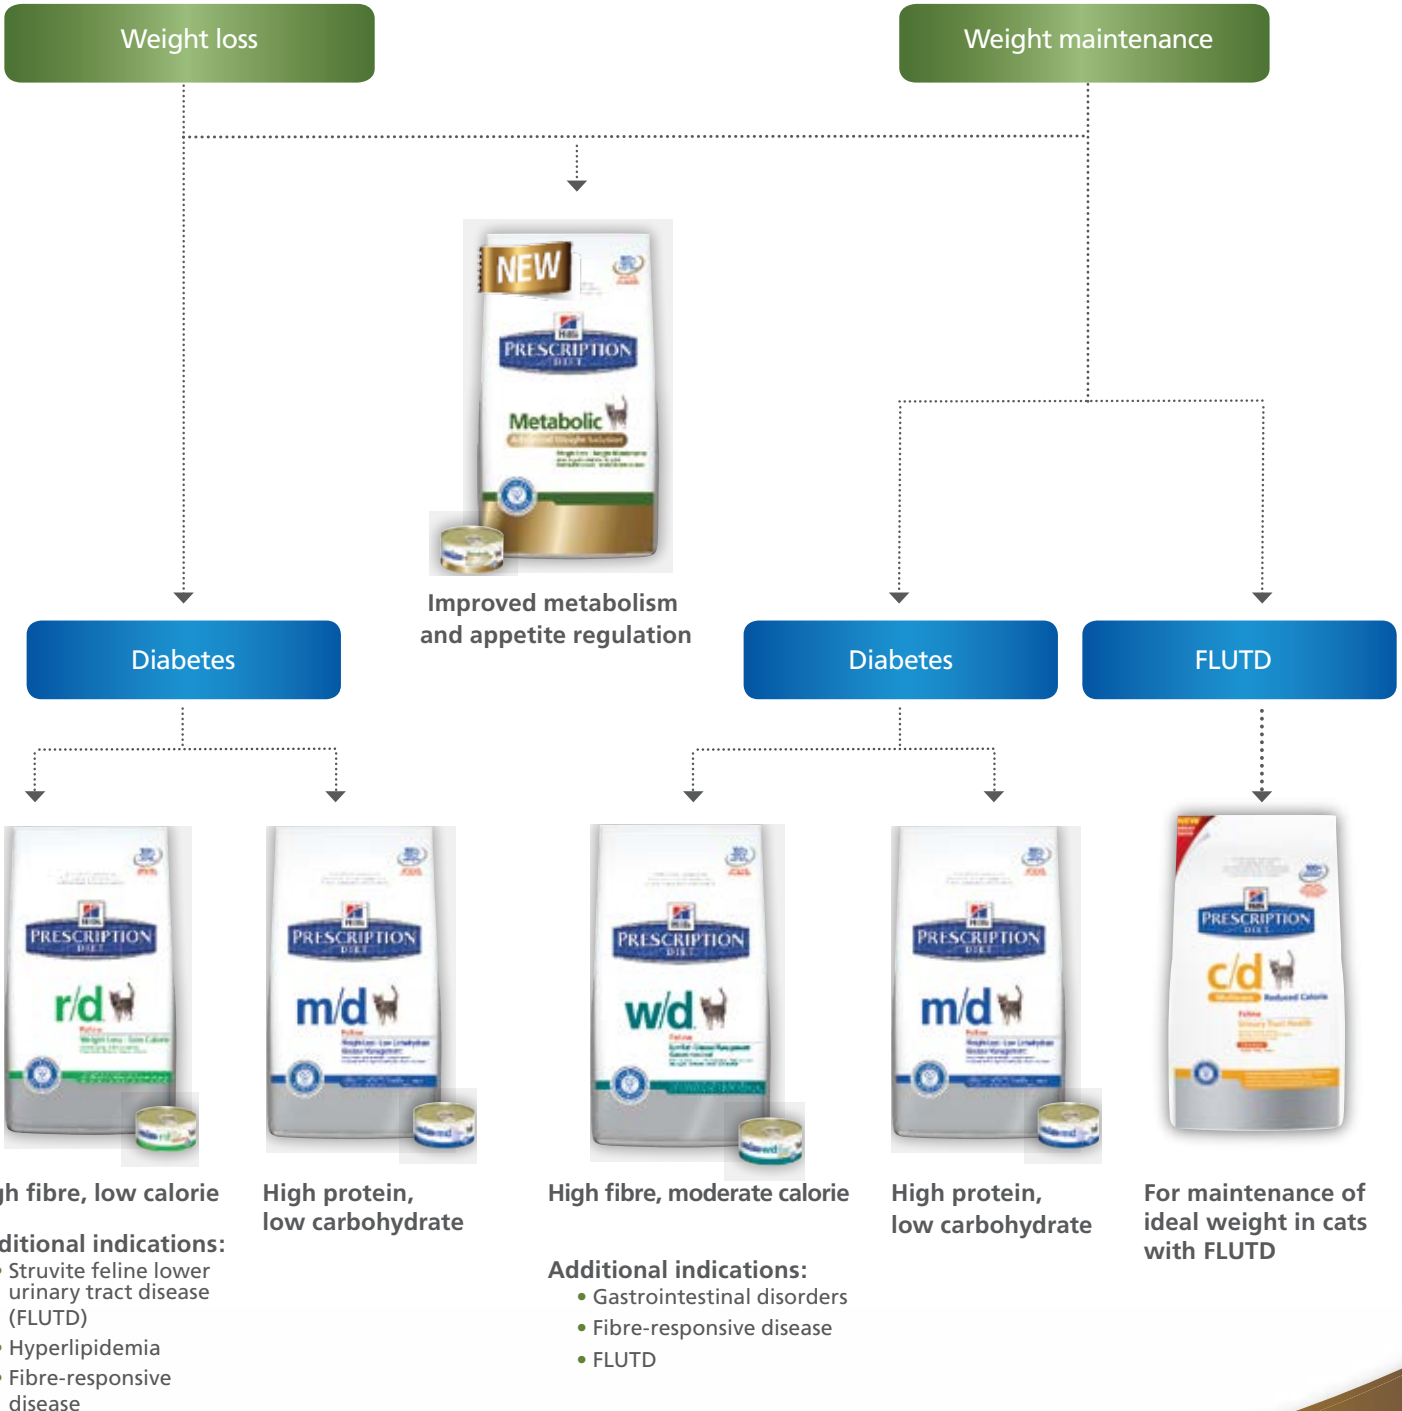

# Hill's Canine Weight Management Feeding Protocol

**RECOMMENDED  
BY VETERINARIANS  
WORLDWIDE**

# Hill's Feline Weight Management Feeding Protocol

**RECOMMENDED  
BY VETERINARIANS  
WORLDWIDE**